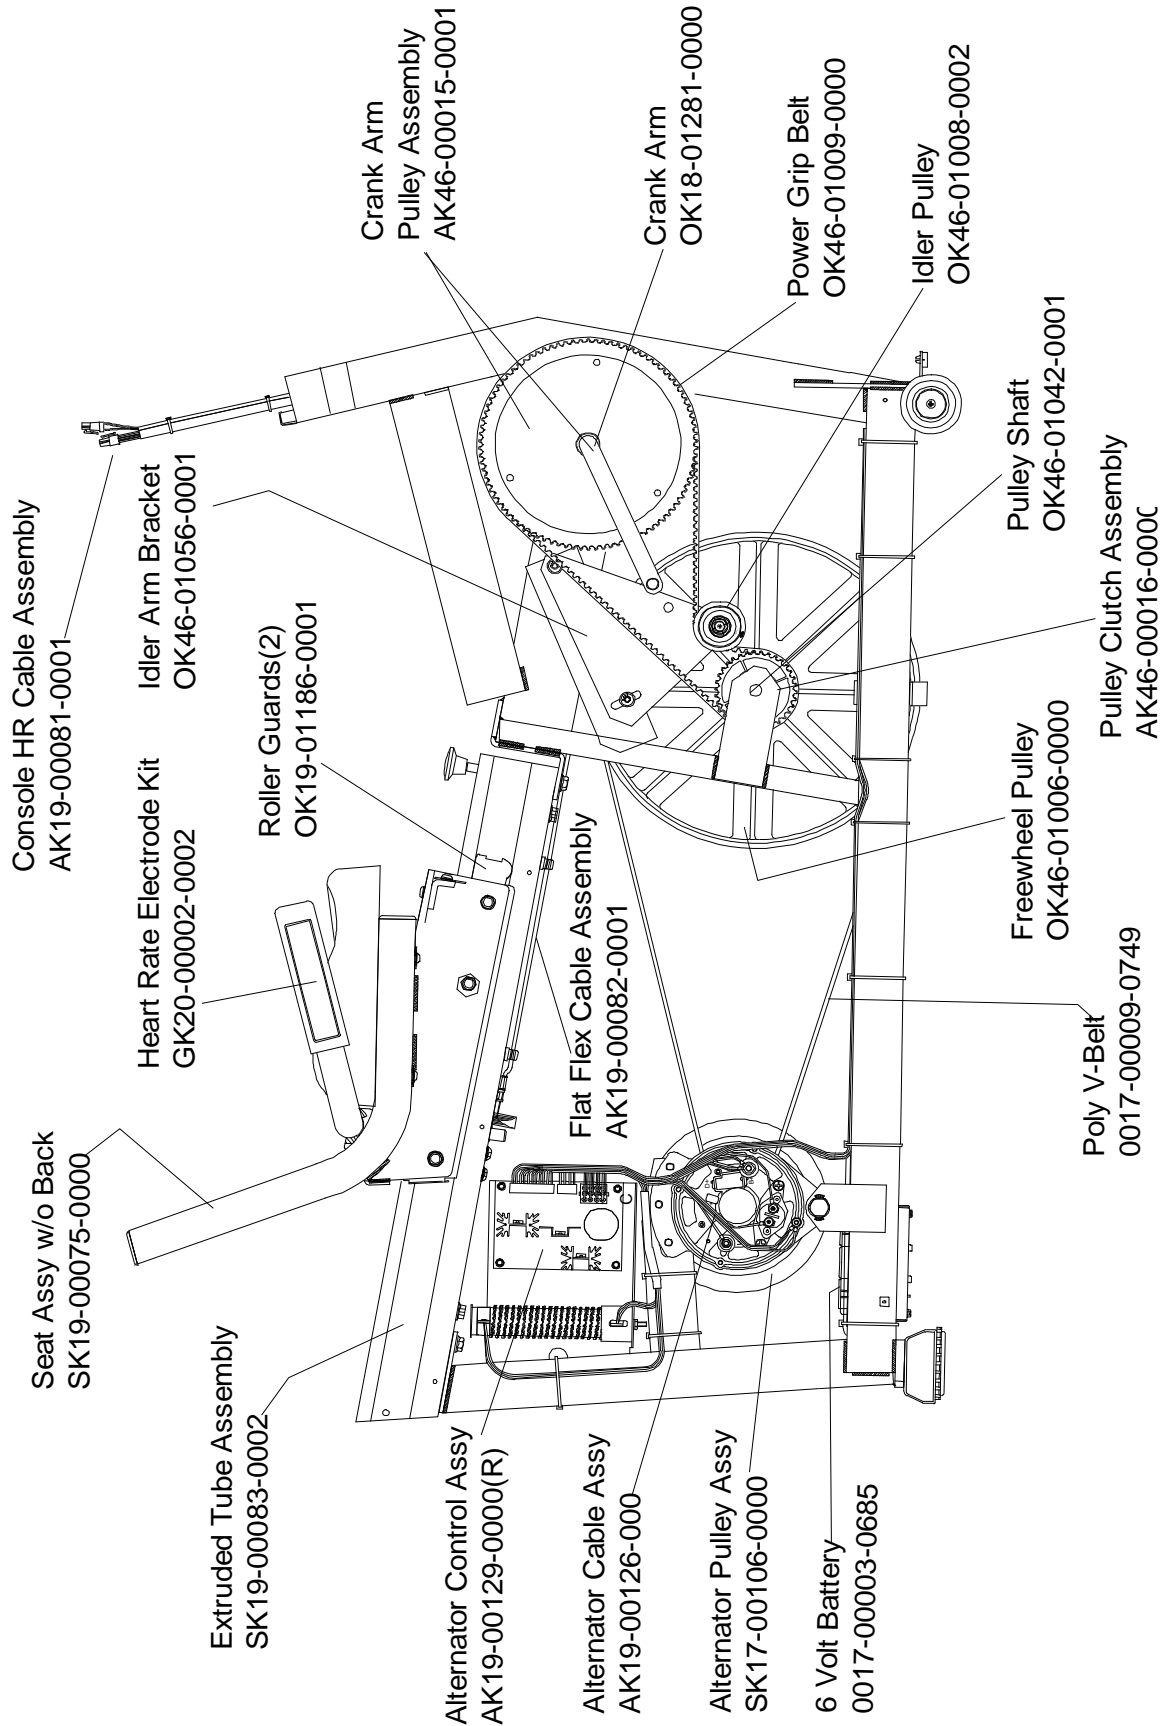

**LC-9500RHR (BELT)
EXERCISE BIKE**

GK19-00022-XXXX
SN# 624330 - UP (Domestic Only)

**LC-9500RHR (BELT)
EXERCISE BIKE**

GK19-00022-XXXX
SN# 624330 - UP (Domestic Only)

**LC-9500RHR (BELT)
EXERCISE BIKE**

GK19-00022-XXXX
SN# 624330 - UP (Domestic Only)