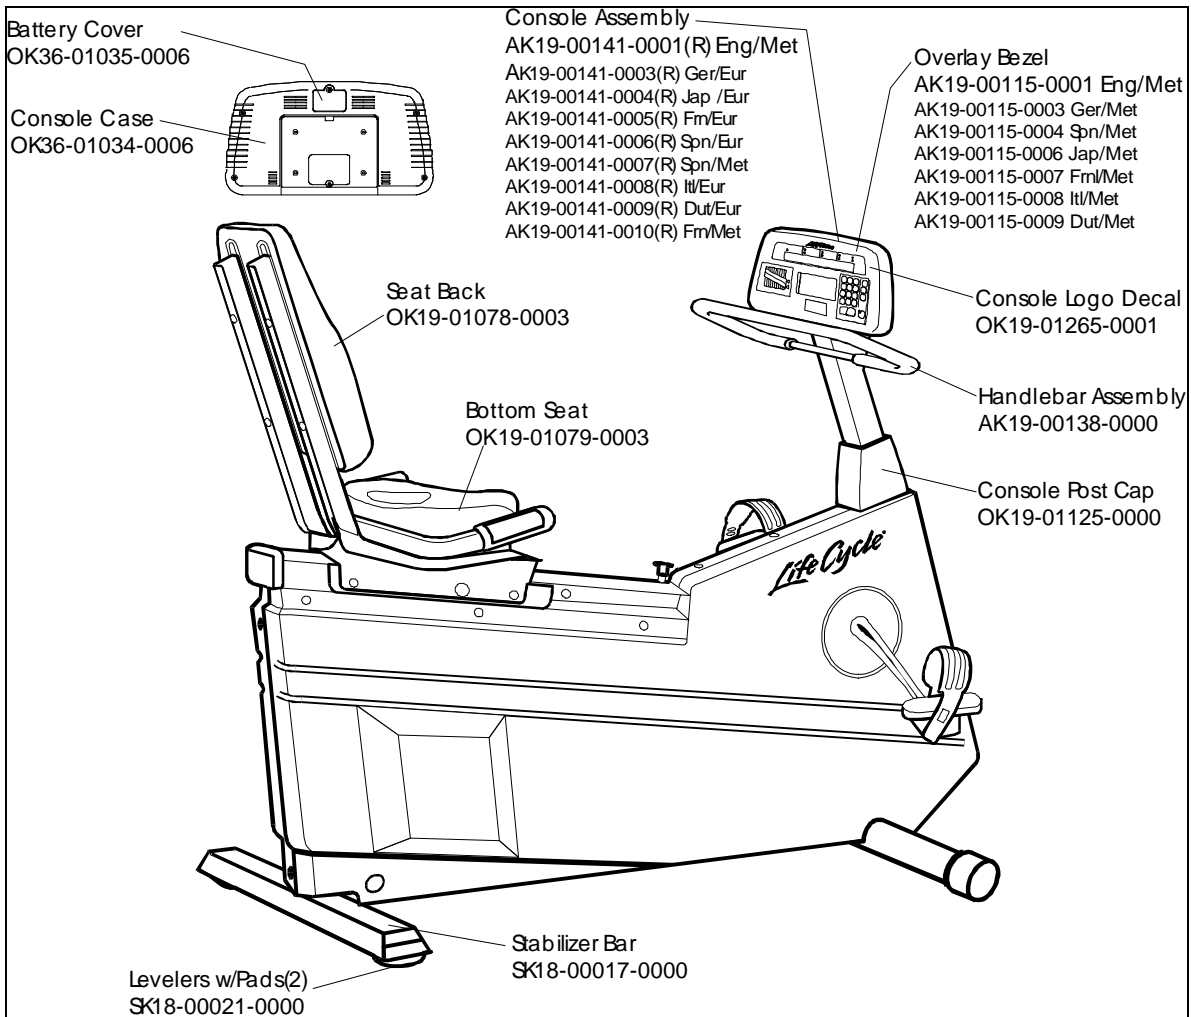

**LC-9500RHR (BELT)
EXERCISE BIKE**

GK19-00022-XXXX
SN# 624330 - UP (Domestic Only)

**LC-9500RHR (BELT)
EXERCISE BIKE**

GK19-00022-XXXX
SN# 624330 - UP (Domestic Only)

**LC-9500RHR (BELT)
EXERCISE BIKE**

GK19-00022-XXXX
SN# 624330 - UP (Domestic Only)